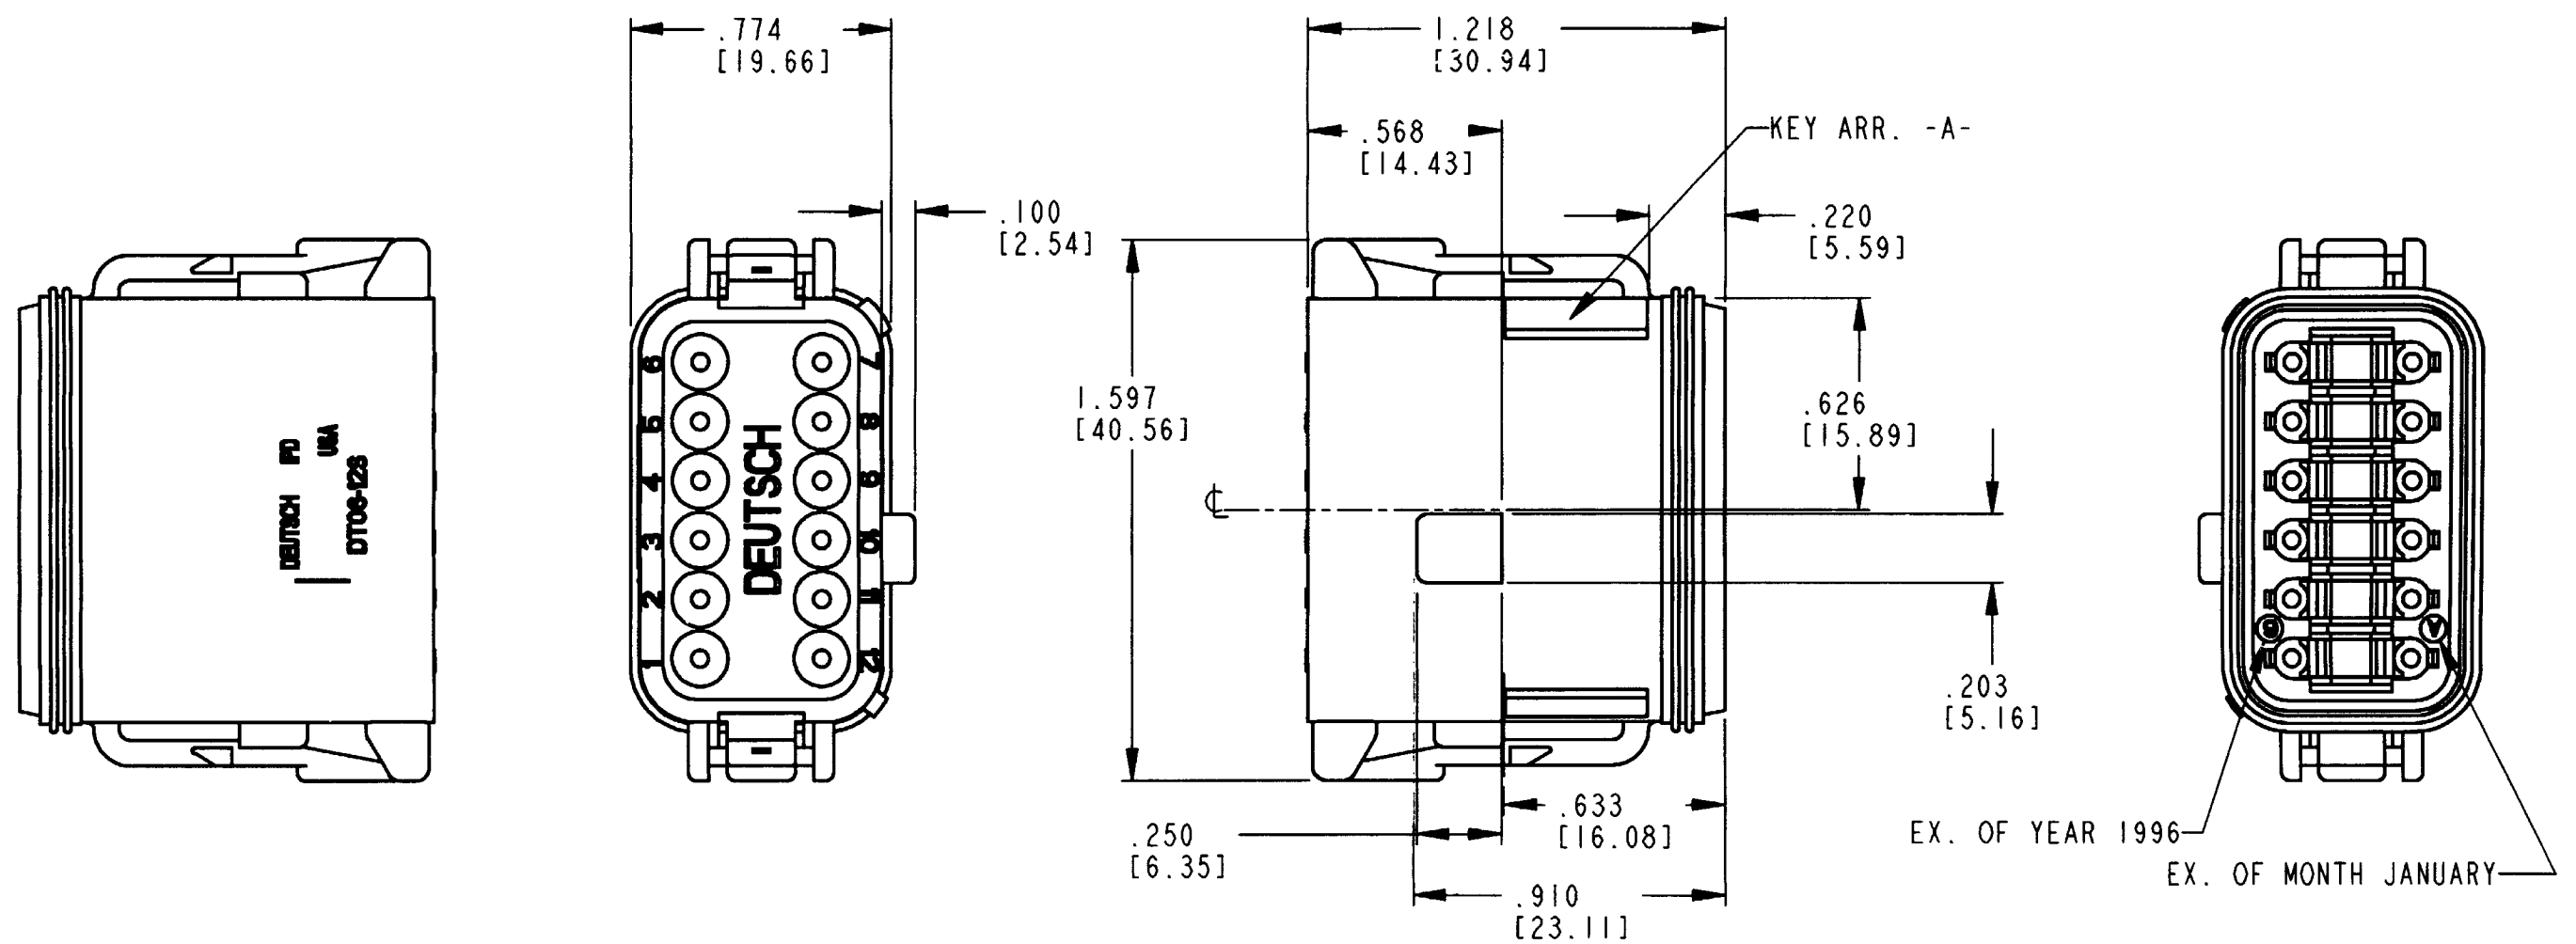

REV	DT06-12SA-EP07	REVISIONS			
NC		SYM	DESCRIPTION	DATE	APPROVED
		NC	NEW RELEASE PER. E.O. P15844	1-11-99	<i>[Signature]</i>

PLUG INSERTS INTO RCPT. WITHIN THESE DISTANCES

DATE LEGEND
 YEAR TO BE REPRESENTED BY LAST NUMERICAL DIGIT
 MONTH USES SEQUENTIAL ALPHA CHARACTERS, EX: A=JANUARY...

- UNLESS OTHERWISE SPECIFIED:
- MATES WITH DT04-12PA-****, DT13-12PA-****, DT15-12PA-****.
 - PLUG COLOR IS BLACK
 - PLUG UTILIZES WEDGE NUMBER W12S-P012, SOLD SEPARATELY.
 - FOR MORE INFO SEE ENVELOPE DWG. 0425-017-0000 AND 0425-015-0000.
 - CONSULT FACTORY FOR CONTACT SPECIFICATION AND APPLICATION.
 - ALL DIMENSIONS ARE ±.025[.63].
 - ALL DIMENSIONS ARE IN INCHES [MILLIMETERS].
- NOTES:

SIGNATURE & DATE		12 WAY PLUG -EP07 MOD KEY ARR. -A- COLOR: BLACK D.T. SERIES	CP	MATL. CODE	
DR	S. THEIS 11/25/98		The Deutsch Company DEUTSCH I.P.D. 3850 INDUSTRIAL AVE. HEMET, CALIF. 92545		
CHK	<i>[Signature]</i> 1-8-99		B	DT06-12SA-EP07	
PE	<i>[Signature]</i> 1-8-99			DWG. SIZE	CODE
APPD	<i>[Signature]</i> 1-11-99	ENVELOPE	11139		
SCALE	NONE	WT			